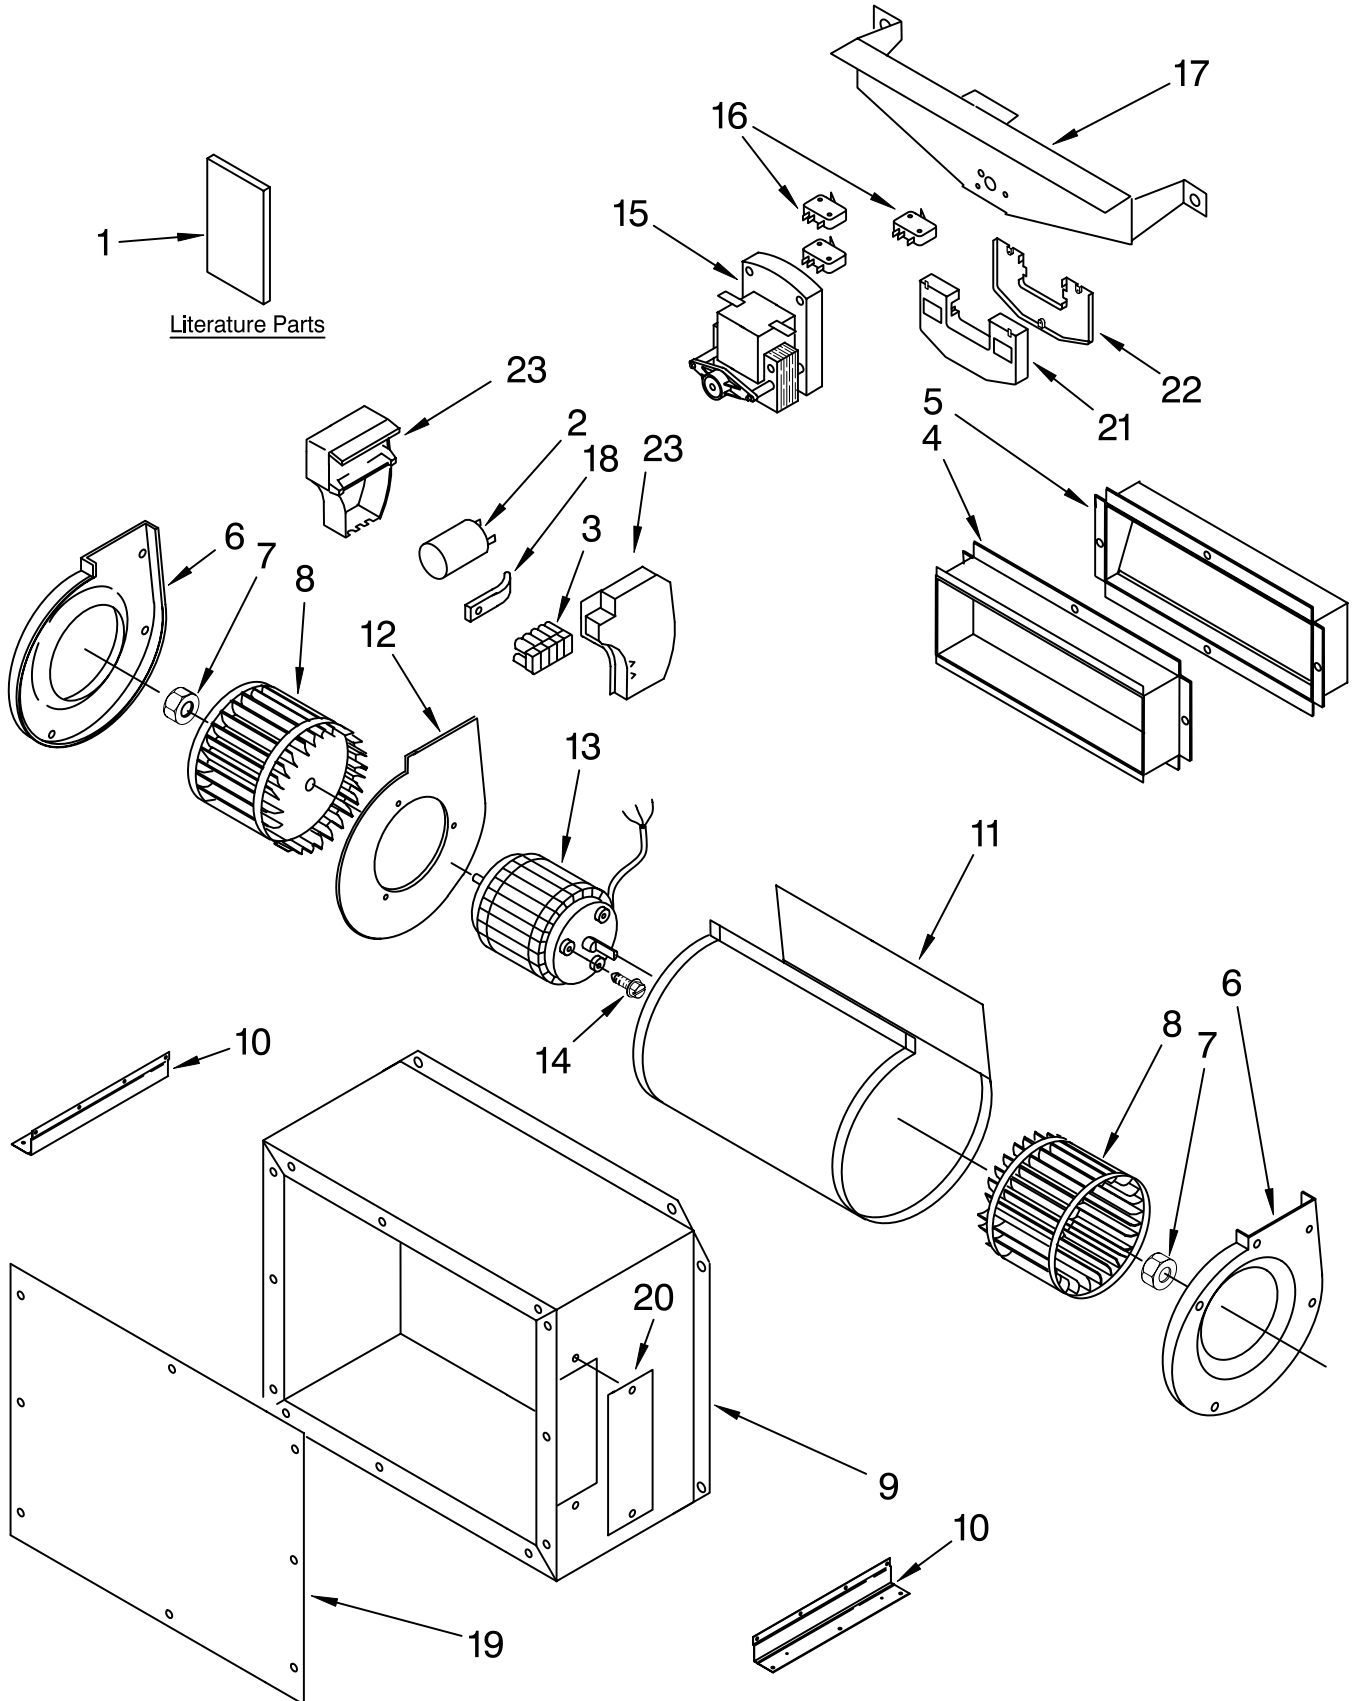

# VENTILATION PARTS

For Models: GZ7930XHS1, GZ7936XHS1  
(Stainless) (Stainless)

30" AND 36"  
RETRACTABLE DOWN DRAFT  
VENT SYSTEM  
(INTERNAL VENTING)

FOR ORDERING INFORMATION REFER TO PARTS PRICE LIST

# VENTILATION PARTS

For Models: GZ7930XHS1, GZ7936XHS1  
(Stainless) (Stainless)

<b>Illus. No.</b>	<b>Part No.</b>	<b>DESCRIPTION</b>
1		Literature Parts
	9763381	Use & Care Guide/ Install Instruct
2	4360175	Capacitor
3	4360176	Terminal
4	4360177	Guide, Exhaust
5	4360178	Damper
6		Cover, Blower
	4360179	R.H.
	4360188	L.H.
7	4360180	Nut
8		Blower Wheel
	4360181	R.H.
	4360187	L.H.
9	4360182	Box, Blower
10	4360183	Support, Blower (2)
11	4360184	Housing, Blower
12	4360185	Plate, Motor
13	4360212	Motor
14	4360114	Screw
15	4360154	Motor, Gear
16	4360362	Micro Switch (3)
17	4360155	Bracket, Motor Gear
18	4360059	Bracket, Capacitor
19	4360189	Cover, Blower Box
20	4360190	Cover, Exhaust Outlet
21	4360229	Box, Microswitch
22	4360230	Cover, Box
23		Cover, Capacitor
	4360060	L.H.
	4360056	R.H.